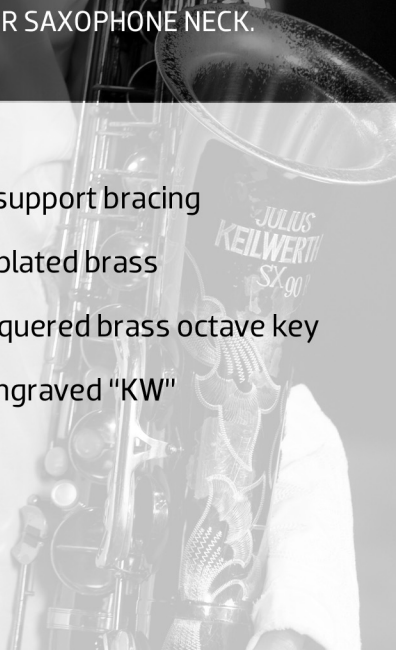

**KIRK WHALUM** is one of the world's most famous saxophonists and has played Keilwerth for many years. His black nickel SX90R tenor saxophone has become synonymous with his image, as has his iconic double-braced neck. Now, Keilwerth has teamed with Kirk to offer the **KIRK WHALUM SIGNATURE TENOR SAXOPHONE NECK**.

- Double support bracing
- Nickel-plated brass
- Gold lacquered brass octave key
- Hand-engraved "KW"

"This neck allows me the flexibility of sound I require to play with complete freedom."

*Kirk Whalum*